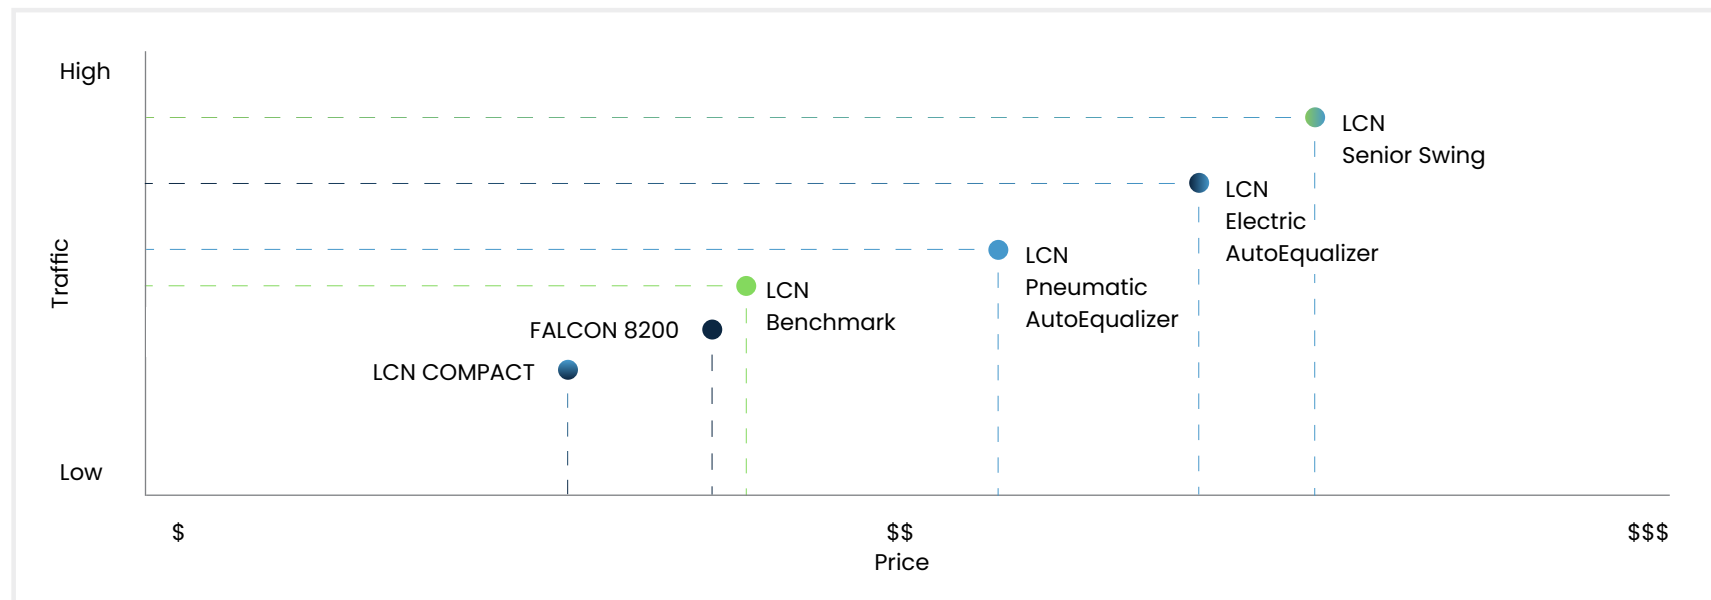

Actuators

Accessories

Safety and Activation Sensors

Providing All of Your Low Energy Application Needs

Automatic Operators for ADA and Accessibility

	Primary Function	Retail Storefront	K-12	Higher Ed	Healthcare	Laboratory	Multifamily	Performing Arts
Senior Swing	Automatic				●			
Benchmark	Automatic	●					●	
Falcon 8200	Automatic, low traffic						●	
AutoEqualizer	Manual		●	●				
Pneumatic	Manual					●		●
COMPACT	Manual, low traffic	●		●				●