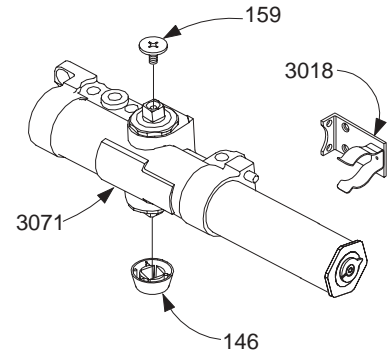

## Cylinder Assemblies

1460(1)T-3071	Cylinder Assembly	F, S
	<i>Includes screw pack (SRT is standard - please specify other)</i>	
	<i>1460T is adjustable size 2-4 / 1461T cylinder is adjustable size 1-2</i>	

## Individual Cylinder Parts

1460T-159	Arm Screw	F
1460T-3018	Mounting Bracket	