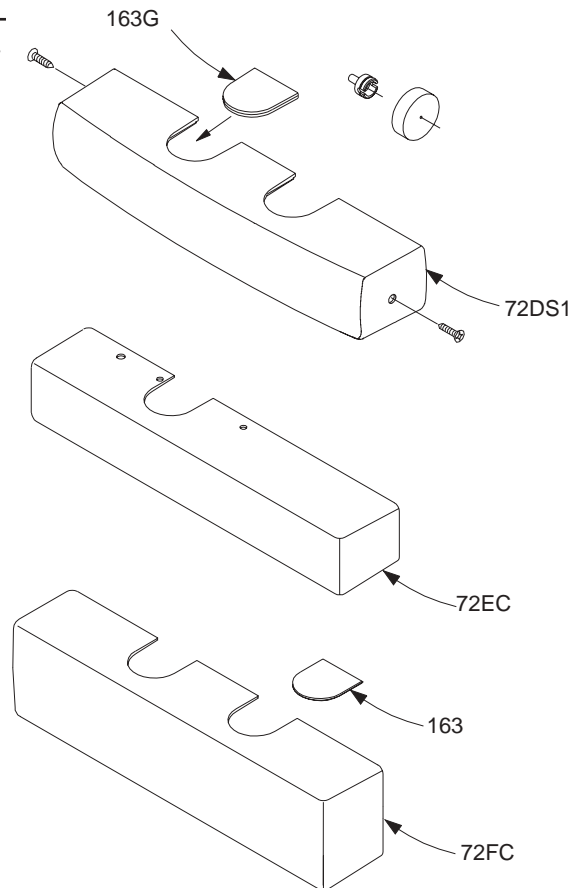

## Individual Cylinder Parts

1460T-159	Arm Screw	F
1460T-3018	Mounting Bracket	

## Individual Cover Parts

Individual cover parts for 1460T-72, -72DS1, -72EC, -72FC, & -72LL

1460T-146	Shaft Cover	F
1460T-163	Arm Insert	F
1460T-163G	Arm Insert (DS1)	F

Please specify finish (F), size (S), hand (H), & voltage (V) where indicated. See the latest edition of the LCN Catalog for part descriptions and specifications on many of the items shown above. List prices for items shown above can be located in the current LCN Price List.