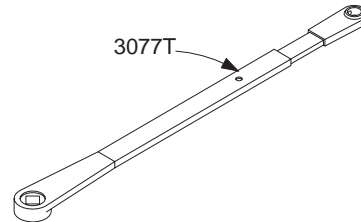

LCN 1460T SERIES "Super Stock"

Complete Arm Assemblies

1460T-3077T	Standard Arm	F
	<i>Includes 1460T-78, -82, -83H, -159 & -425</i>	

Individual Arm Parts

Individual arm parts for 1460T-3077T

1460T-78	Main Arm & Tube	F
	<i>Includes 1460T-159</i>	
1460T-82	Rod	F
	<i>Includes 1460T-83H, & -425</i>	
1460T-83H	Arm Set Screw	F
1460T-159	Arm Screw	F
1460T-425	Roller Locking Screw	
1460T-3034	Track Roller