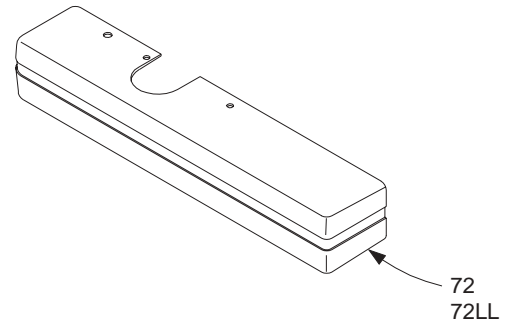

Covers

1460T-72	Slim Line Cover	F
1460T-72DS1	Designer Series Metal Cover	F
	<i>Includes 1460T-163G</i>	
1460T-72EC	Smooth Slim Line Cover	F
1460T-72LL	Lead Lined Cover	F
1460T-72FC	Full Cover	F
	<i>Includes 1460T-163</i>